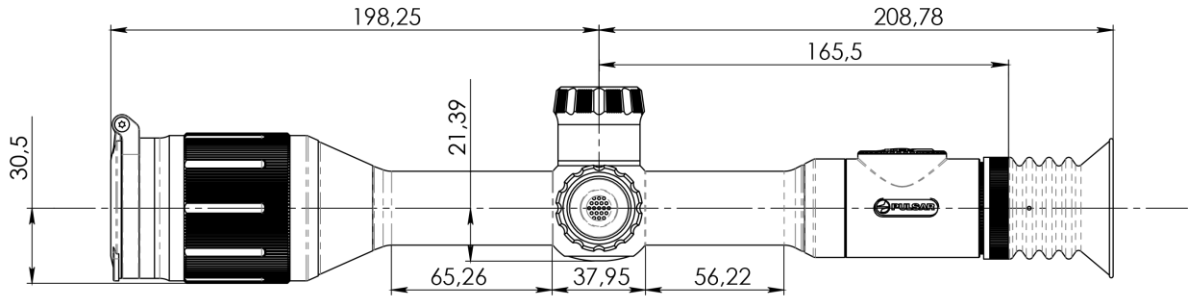

THERMION Dimesions

Measurements are shown in millimeters

Thermion XP38