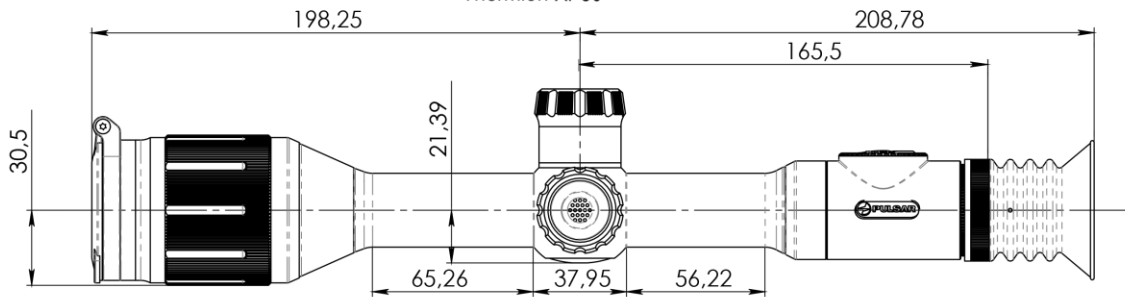

Thermion XP50